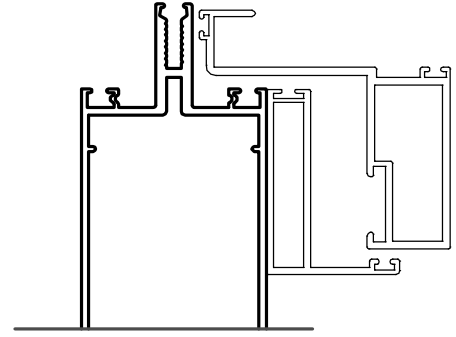

Shoe Bracket for Cw50

Glass Holder for CW50  
will be used only with  
these numbers

18003 18327  
18004 18721  
18162 18722  
18163 19220  
18164 19221  
18165 19222  
18166