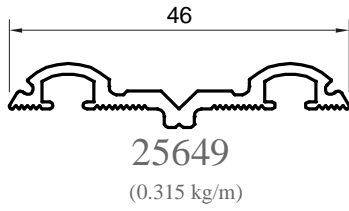

Shoe Bracket for Cw50

Glass Holder for CW50  
will be used only with  
these numbers

18003 18327  
18004 18721  
18162 18722  
18163 19220  
18164 19221  
18165 19222  
18166