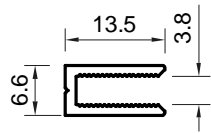

Shoe Bracket for Cw50

Glass Holder for CW50  
will be used only with  
these numbers

18003 18327  
18004 18721  
18162 18722  
18163 19220  
18164 19221  
18165 19222  
18166