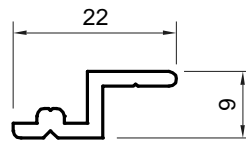

Shoe Bracket for Cw50

Glass Holder for CW50  
will be used only with  
these numbers

18003 18327  
18004 18721  
18162 18722  
18163 19220  
18164 19221  
18165 19222  
18166