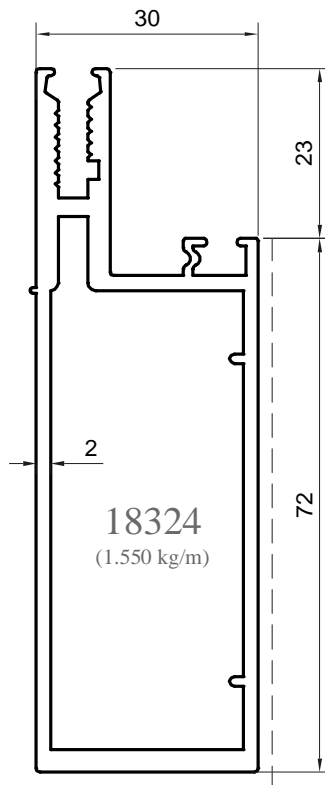

Shoe Bracket for Cw50

Glass Holder for CW50  
will be used only with  
these numbers

18003 18327  
18004 18721  
18162 18722  
18163 19220  
18164 19221  
18165 19222  
18166