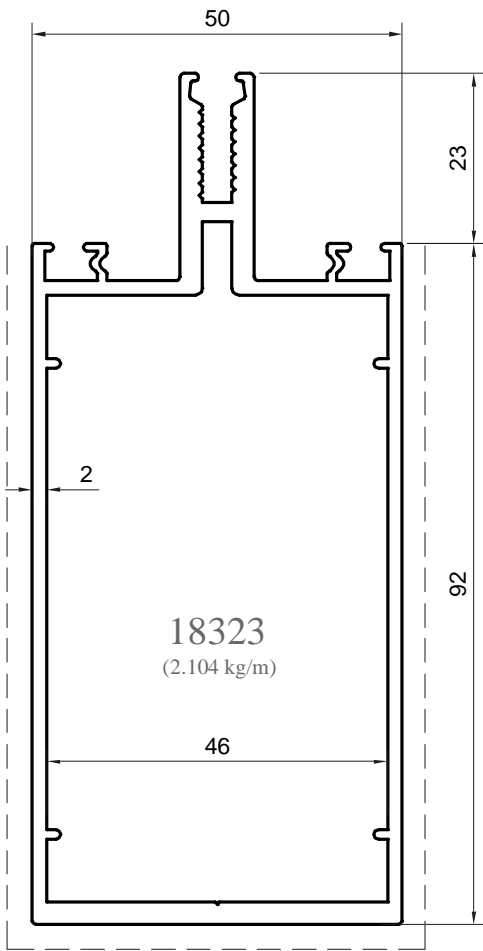

Shoe Bracket for Cw50

Glass Holder for CW50  
will be used only with  
these numbers

18003 18327  
18004 18721  
18162 18722  
18163 19220  
18164 19221  
18165 19222  
18166