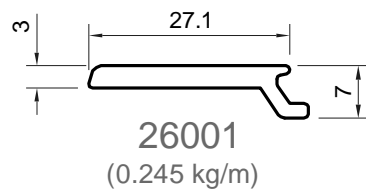

Shoe Bracket for Cw50

Glass Holder for CW50  
will be used only with  
these numbers

18003 18327  
18004 18721  
18162 18722  
18163 19220  
18164 19221  
18165 19222  
18166