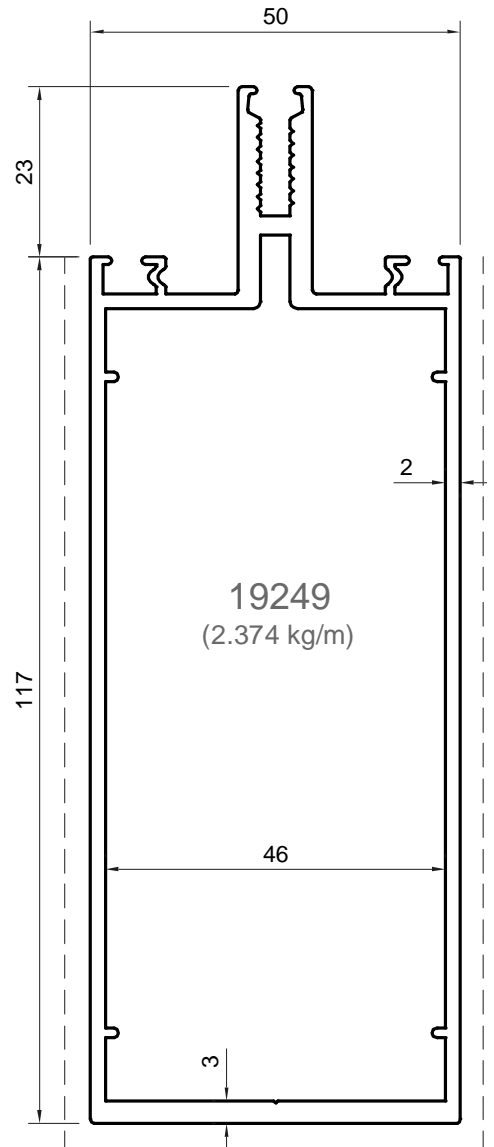

Shoe Bracket for Cw50

Glass Holder for CW50  
will be used only with  
these numbers

18003 18327  
18004 18721  
18162 18722  
18163 19220  
18164 19221  
18165 19222  
18166