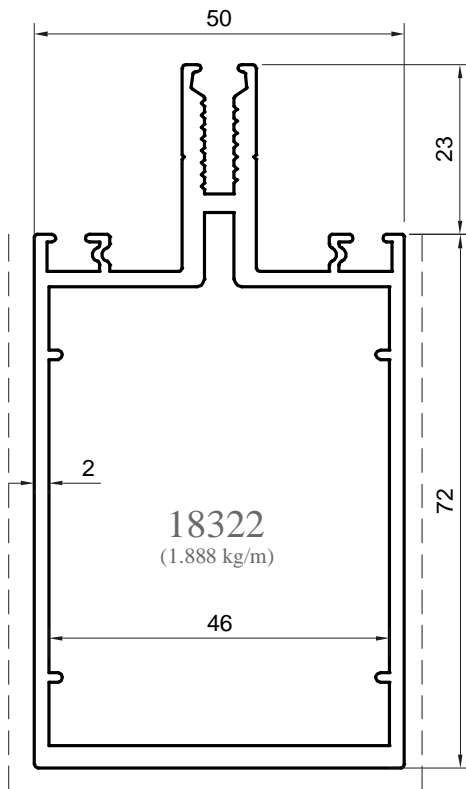

Shoe Bracket for Cw50

Glass Holder for CW50  
will be used only with  
these numbers

18003 18327  
18004 18721  
18162 18722  
18163 19220  
18164 19221  
18165 19222  
18166