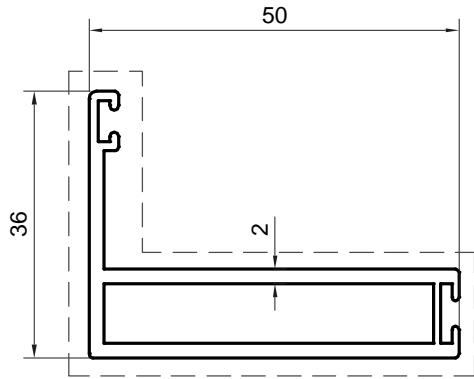

Shoe Bracket for Cw50

Glass Holder for CW50  
will be used only with  
these numbers

18003 18327  
18004 18721  
18162 18722  
18163 19220  
18164 19221  
18165 19222  
18166