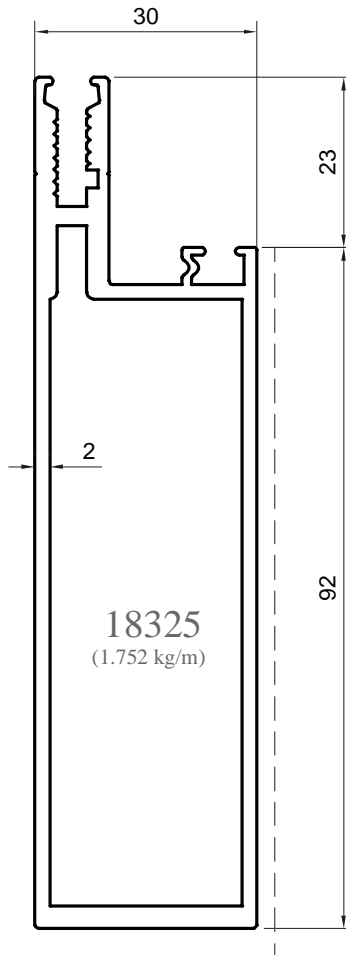

Shoe Bracket for Cw50

Glass Holder for CW50  
will be used only with  
these numbers

18003 18327  
18004 18721  
18162 18722  
18163 19220  
18164 19221  
18165 19222  
18166