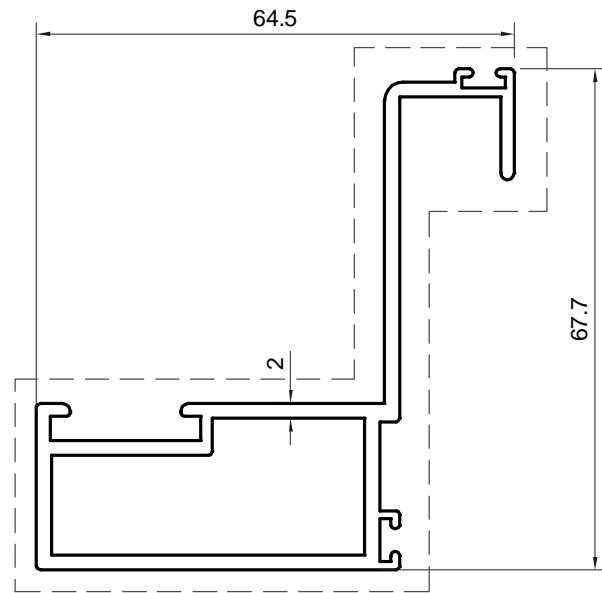

Shoe Bracket for Cw50

Glass Holder for CW50  
will be used only with  
these numbers

18003 18327  
18004 18721  
18162 18722  
18163 19220  
18164 19221  
18165 19222  
18166