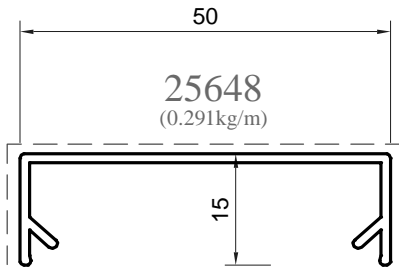

Shoe Bracket for Cw50

Glass Holder for CW50  
will be used only with  
these numbers

18003 18327  
18004 18721  
18162 18722  
18163 19220  
18164 19221  
18165 19222  
18166