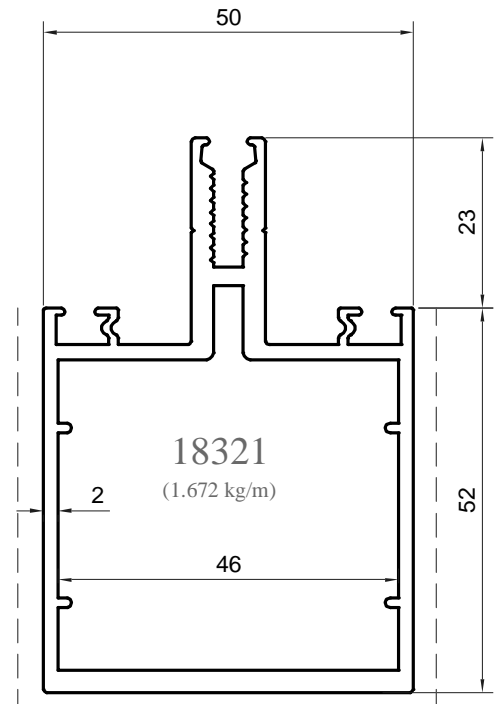

Shoe Bracket for Cw50

Glass Holder for CW50  
will be used only with  
these numbers

18003 18327  
18004 18721  
18162 18722  
18163 19220  
18164 19221  
18165 19222  
18166